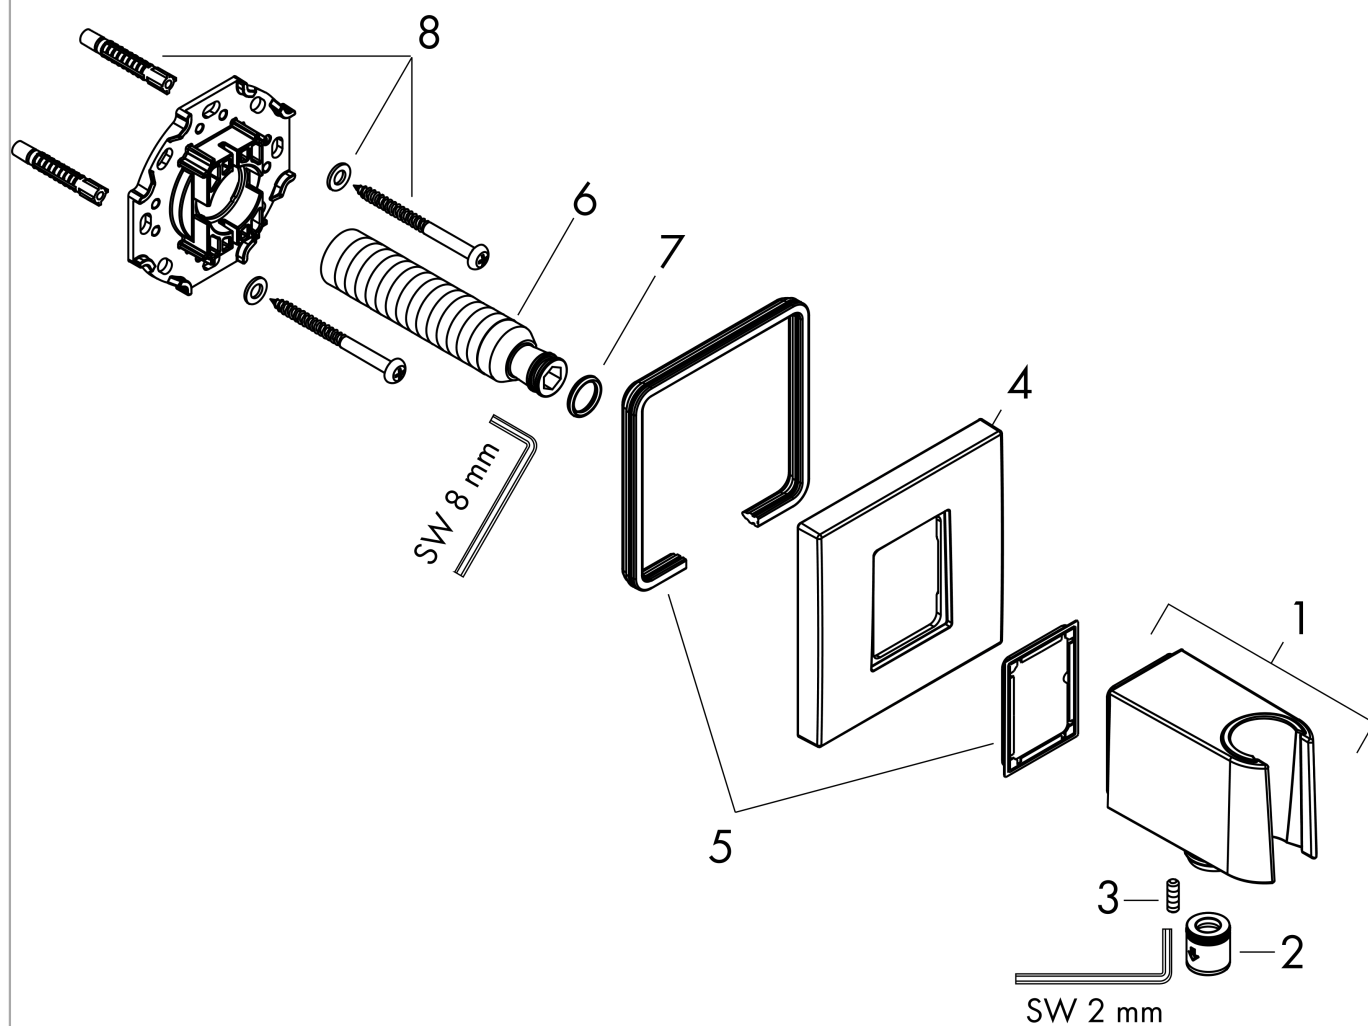

FixFit E**Wall outlet with shower holder**Surfaces: **Chrome** Article Number: **26889000****Description****product features**

- consists of: wall connector, escutcheon
- version: plastic housing with internal water supply made of plastic
- fixed holding position
- for all Hansgrohe hand showers
- for hoses with conical nut
- material: plastic
- with non-return valve
- connection type: G ½

Product image

FixFit E
Wall outlet with shower holder
 Surfaces: **Chrome** Article Number: **26889000**

Exploded Drawing

Year of production: >06/22

FixFit E

Wall outlet with shower holder

Surfaces: **Chrome** Article Number: **26889000**

Spare part list

Year of production: >06/22

Pos.	Description	Article Number	Price	PU
1	shower holder, assy	94695000	€ 86,16	1
2	set of non return valves DW 15	94074000	€ 13,92	1
3	null	93841000	€ 3,21	1
4	seal	94694000	€ 3,21	1
5	escutcheon	94693000	€ 70,57	1
6	connecting thread G½	98933000	€ 57,12	1
7	O-ring 11x2	98127000	€ 3,21	1
8	mounting set	96179000	€ 11,31	1